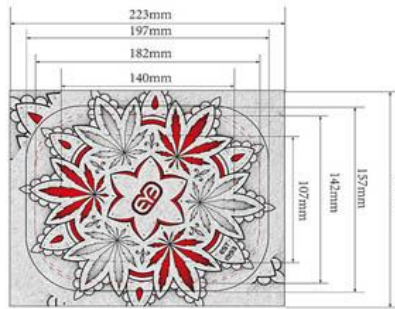

Your logo

Vector file

Your rolling tray